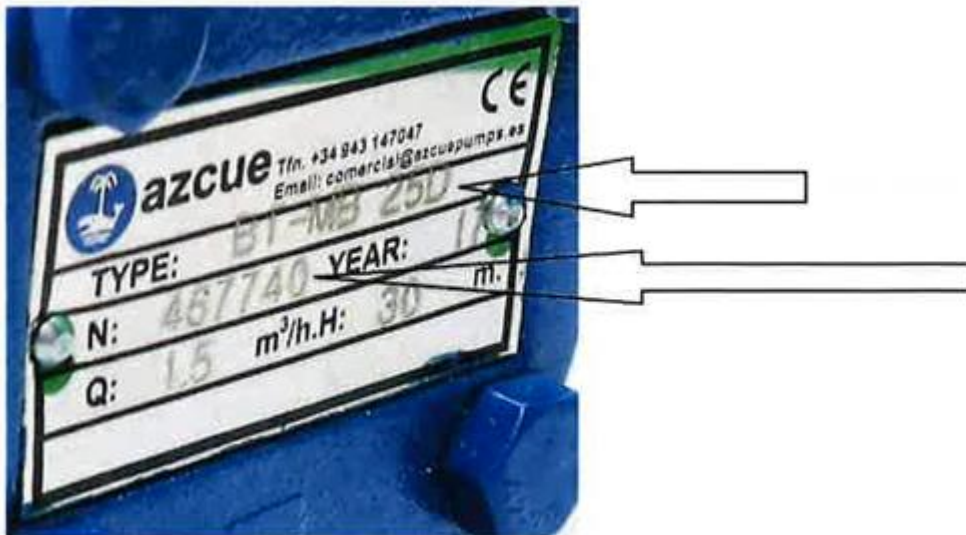

Authorized Agent  
**azcuepumps**

The serial number is a 6-digit number, beginning with either 1, 2, 3 or 4 depending on the age of the pump.

Below is an example of an Azcue pump type and serial number.

Below is an example image of an Azcue pump nameplate detailing the location of the required information.

AZCUE BT-MB 25D

SERIAL N°467740

GROOT VELD 26 - 2550 KONTICH

ANTWERP - BELGIUM

[www.motec.org](http://www.motec.org)